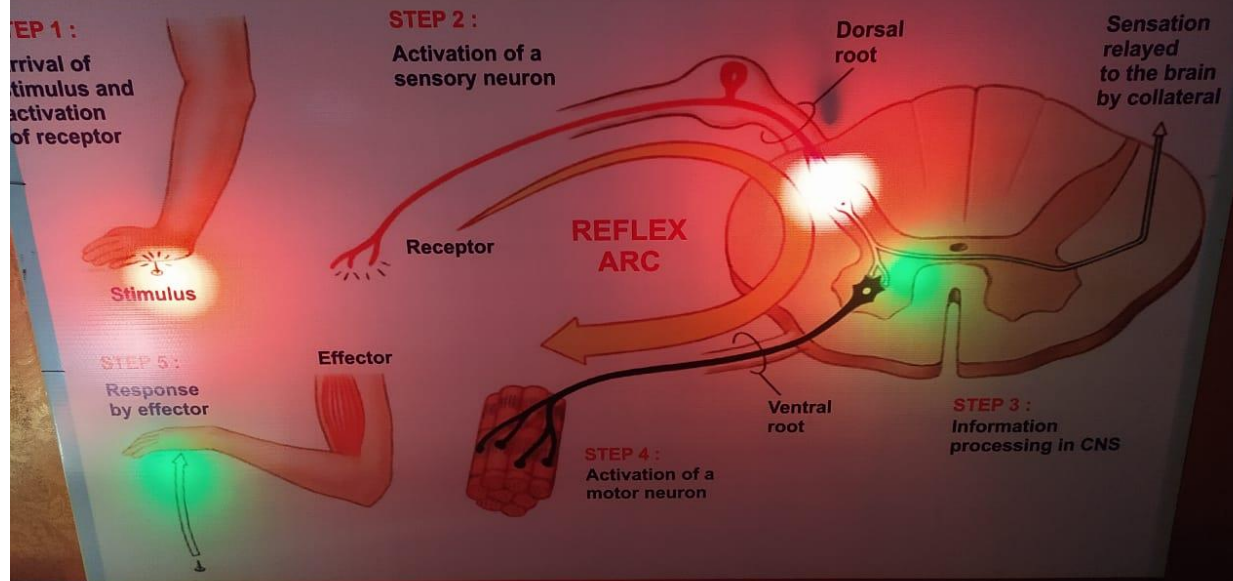

DEPARTMENT OF SHARIR RACHANA

EVENTS:-

❖ PROJECTS MARMA LED CHART, BRACHIAL PLEXUS MODEL, REFLEX ARC LED CHART SUBMITTED BY STUDENTS.

REFLEX ARC

SHARIR RACHANA DEPARTMENT :- DISSECTION

❖ DEMONSTRATION OF BONES

❖ SHARIR RACHANA DEPARTMENTAL SEMINAR
PRESENTED BY MS. PRANJALI JOSHI :

❖ SHARIR RACHANA DEPARTMENTAL
SEMINAR PRESENTED BY MR. TEJAS
KATHAR