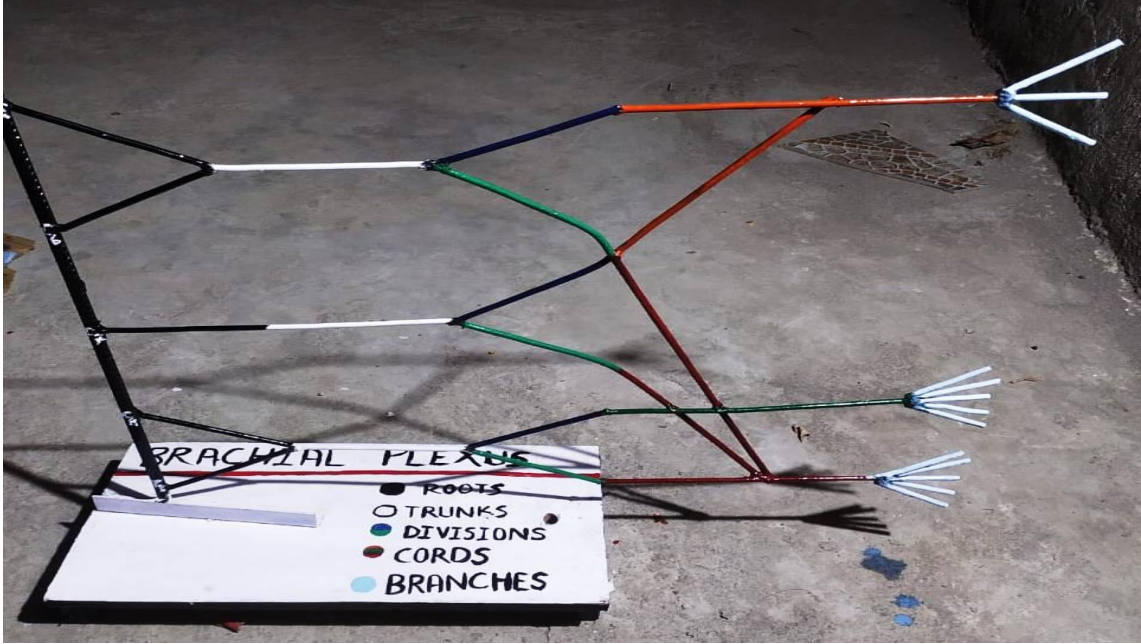

DEPARTMENT OF SHARIR RACHANA

EVENTS:-

❖ PROJECTS MARMA LED CHART, BRACHIAL PLEXUS MODEL, REFLEX ARC LED CHART SUBMITTED BY STUDENTS.

REFLEX ARC

SHARIR RACHANA DEPARTMENT :- DISSECTION

❖ DEMONSTRATION OF BONES